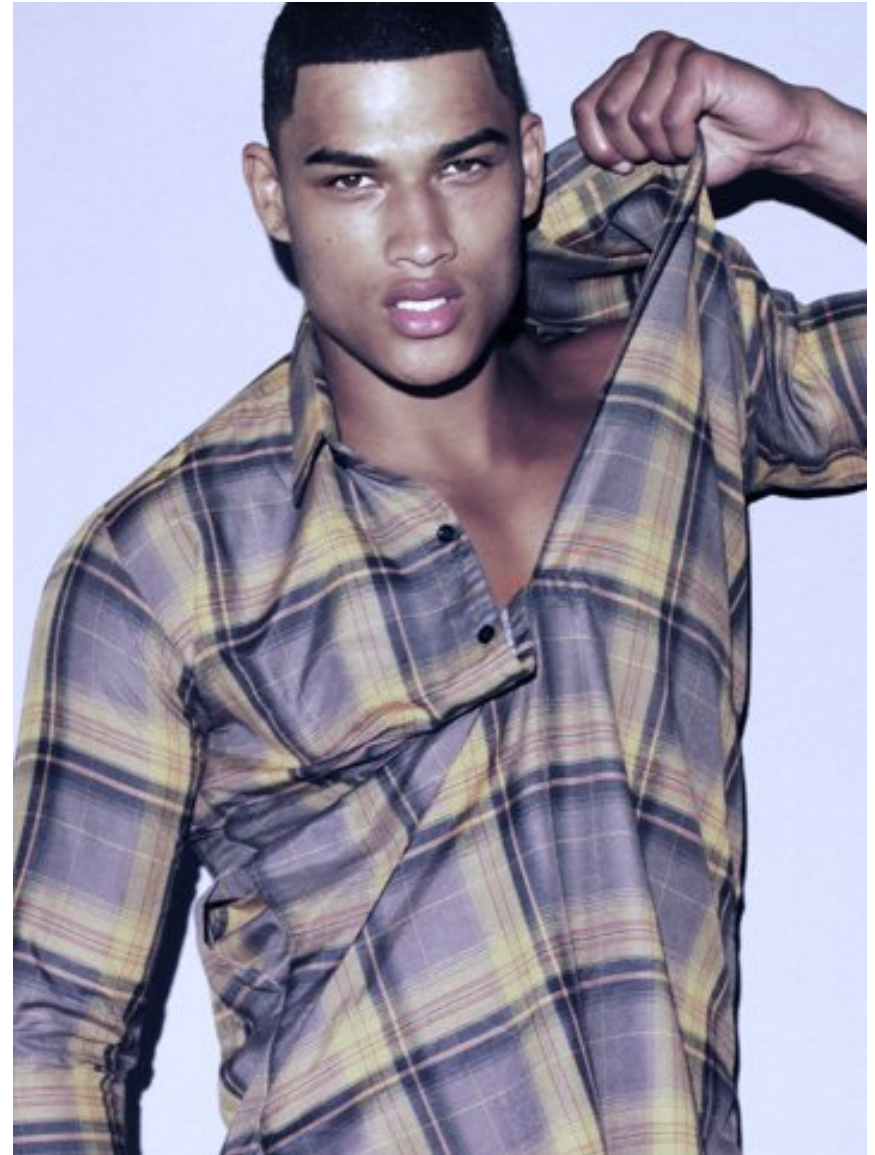

height: 6'3" chest: 42" waist: 32" suit: 42l ins. leg: 34" shoe: 9 hair: black eyes: brown

100 WESTBOURNE STUDIOS 242 ACKLAM ROAD
NOTTING HILL LONDON W10 5JJ
+44 (0)20 7524 7788
INFO@AMCKMODELS.COM WWW.AMCKMODELS.COM

Rob