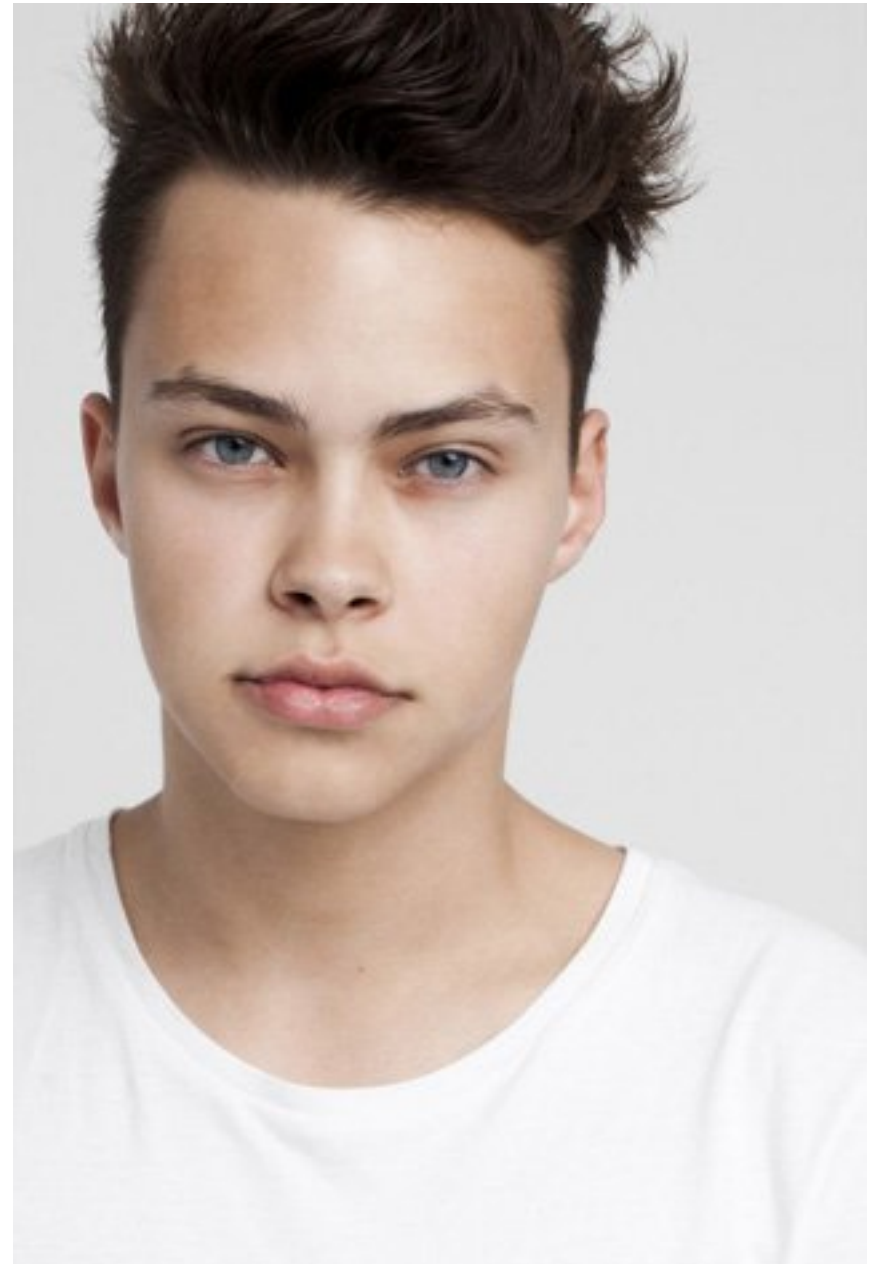

height: 6'0.5" chest: 36" waist: 28" suit: 38r ins. leg: 32" shoe: 9 hair: dark brown eyes: blue

100 WESTBOURNE STUDIOS 242 ACKLAM ROAD
NOTTING HILL LONDON W10 5JJ
+44 (0)20 7524 7788
INFO@AMCKMODELS.COM WWW.AMCKMODELS.COM

Tobias