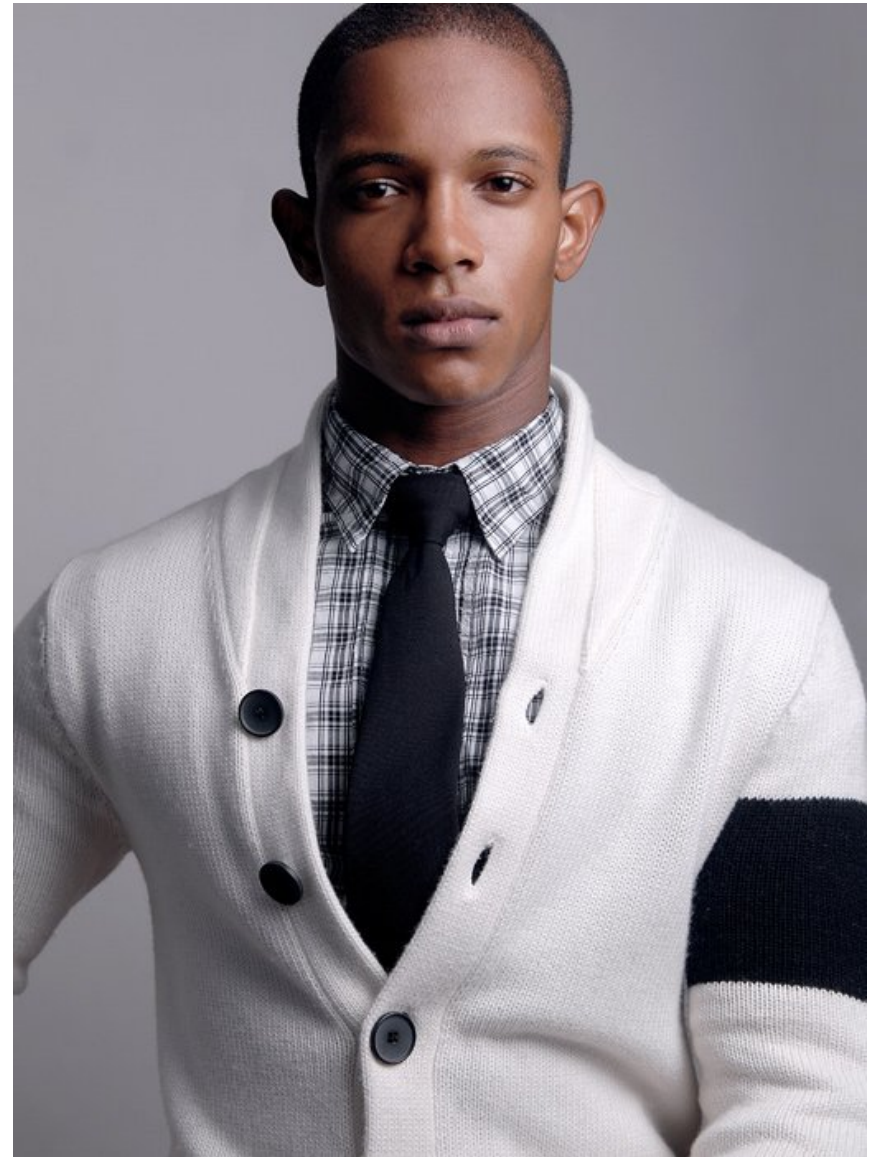

height: 6'1" chest: 39" waist: 28" suit: uk ins. leg: inch shoe: uk hair: black eyes: brown

Ramon

100 WESTBOURNE STUDIOS 242 ACKLAM ROAD
NOTTING HILL LONDON W10 5JJ
+44 (0)20 7524 7788
INFO@AMCKMODELS.COM WWW.AMCKMODELS.COM