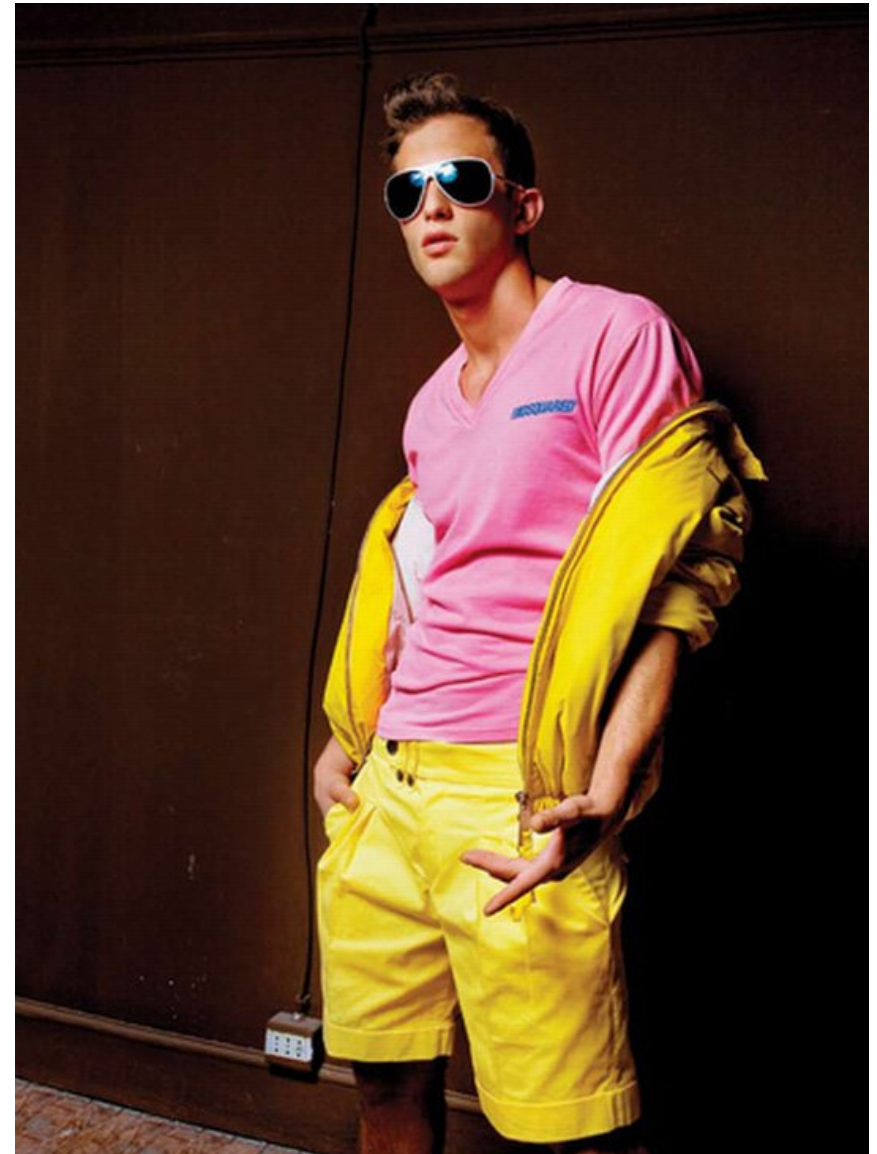

height: 6'1.5" chest: 36.5" waist: 30.5" suit: 38r ins. leg: 32" shoe: 10.5 hair: brown eyes:

100 WESTBOURNE STUDIOS 242 ACKLAM ROAD
NOTTING HILL LONDON W10 5JJ
+44 (0)20 7524 7788
INFO@AMCKMODELS.COM WWW.AMCKMODELS.COM