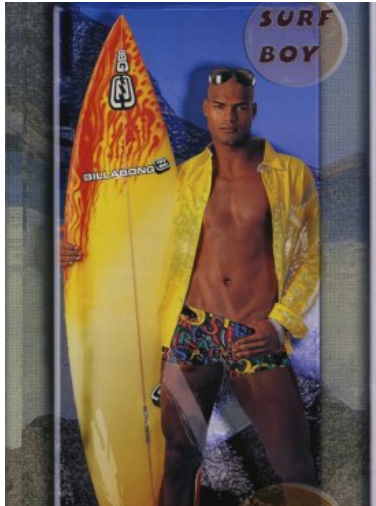

height: 6'2" chest: 40" waist: 32" suit: 40r ins. leg: 32" shoe: 10.5 hair: bald eyes: brown

100 WESTBOURNE STUDIOS 242 ACKLAM ROAD  
NOTING HILL LONDON W10 5J  
+44 (0)20 7524 7788  
INFO@AMCKMODELS.COM WWW.AMCKMODELS.COM

Geraldo