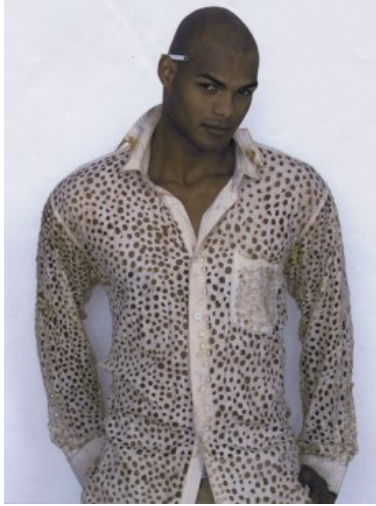

height: 6'2" chest: 40" waist: 32" suit: 40r ins. leg: 32" shoe: 10.5 hair: bald eyes: brown

100 WESTBOURNE STUDIOS 242 ACKLAM ROAD  
NOTING HILL LONDON W10 5J  
+44 (0)20 7524 7788  
INFO@AMCKMODELS.COM WWW.AMCKMODELS.COM

Geraldo