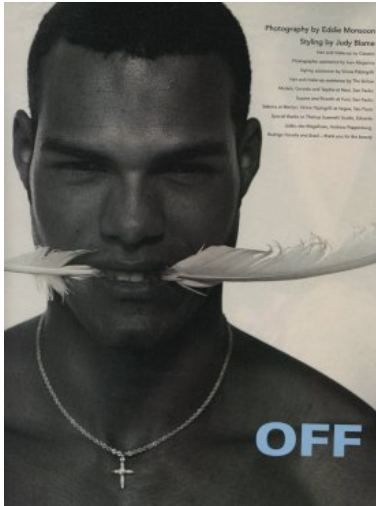

height: 6'2" chest: 40" waist: 32" suit: 40r ins. leg: 32" shoe: 10.5 hair: bald eyes: brown

100 WESTBOURNE STUDIOS 242 ACKLAM ROAD  
NOTING HILL LONDON W10 5J  
+44 (0)20 7524 7788  
INFO@AMCKMODELS.COM WWW.AMCKMODELS.COM

Geraldo