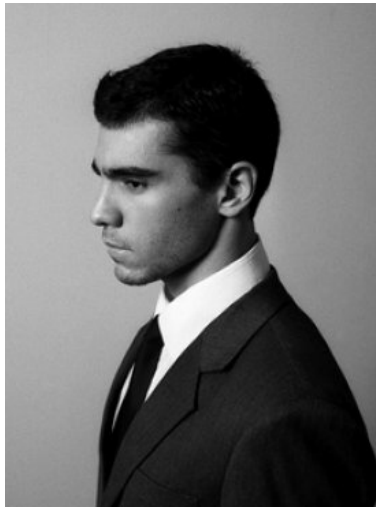

height: 6'2" chest: 39" waist: 31.5" suit: uk ins. leg: 33" shoe: 10.5 hair: black eyes: brown

100 WESTBOURNE STUDIOS 242 ACKLAM ROAD
NOTTING HILL LONDON W10 5J
+44 (0)20 7524 7788
INFO@AMCKMODELS.COM WWW.AMCKMODELS.COM

Rico