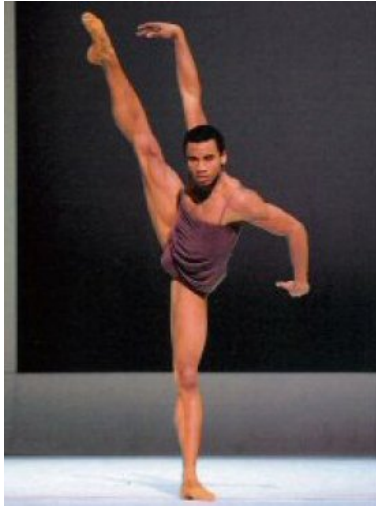

height: 6'2" chest: 38" waist: 30" suit: 40r ins. leg: 33" shoe: 10.5 hair: black eyes: brown

Eric Underwood

100 WESTBOURNE STUDIOS 242 ACKLAM ROAD
NOTTING HILL LONDON W10 5JJ
+44 (0)20 7524 7788
INFO@AMCKMODELS.COM WWW.AMCKMODELS.COM