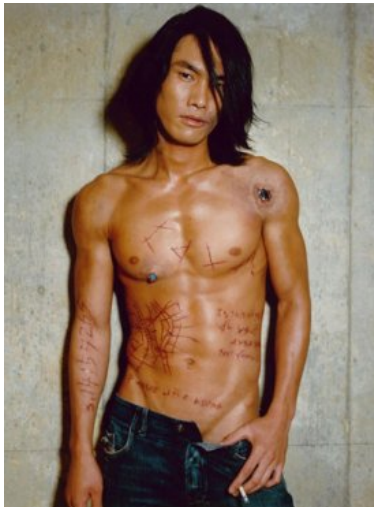

height: 6'2" chest: 39" waist: 31" suit: 40l ins. leg: 33" shoe: 11 hair: black eyes: black

Junichiro

100 WESTBOURNE STUDIOS 242 ACKLAM ROAD  
NOTTING HILL LONDON W10 5J  
+44 (0)20 7524 7788  
INFO@AMCKMODELS.COM WWW.AMCKMODELS.COM