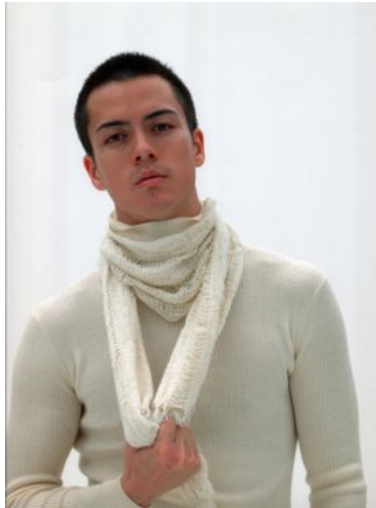

height: 6'1.5" chest: 38" waist: 31" suit: 40r ins. leg: 30" shoe: 9.5 hair: dark brown eyes: hazel

100 WESTBOURNE STUDIOS 242 ACKLAM ROAD
NOTTING HILL LONDON W10 5JJ
+44 (0)20 7524 7788
INFO@AMCKMODELS.COM WWW.AMCKMODELS.COM