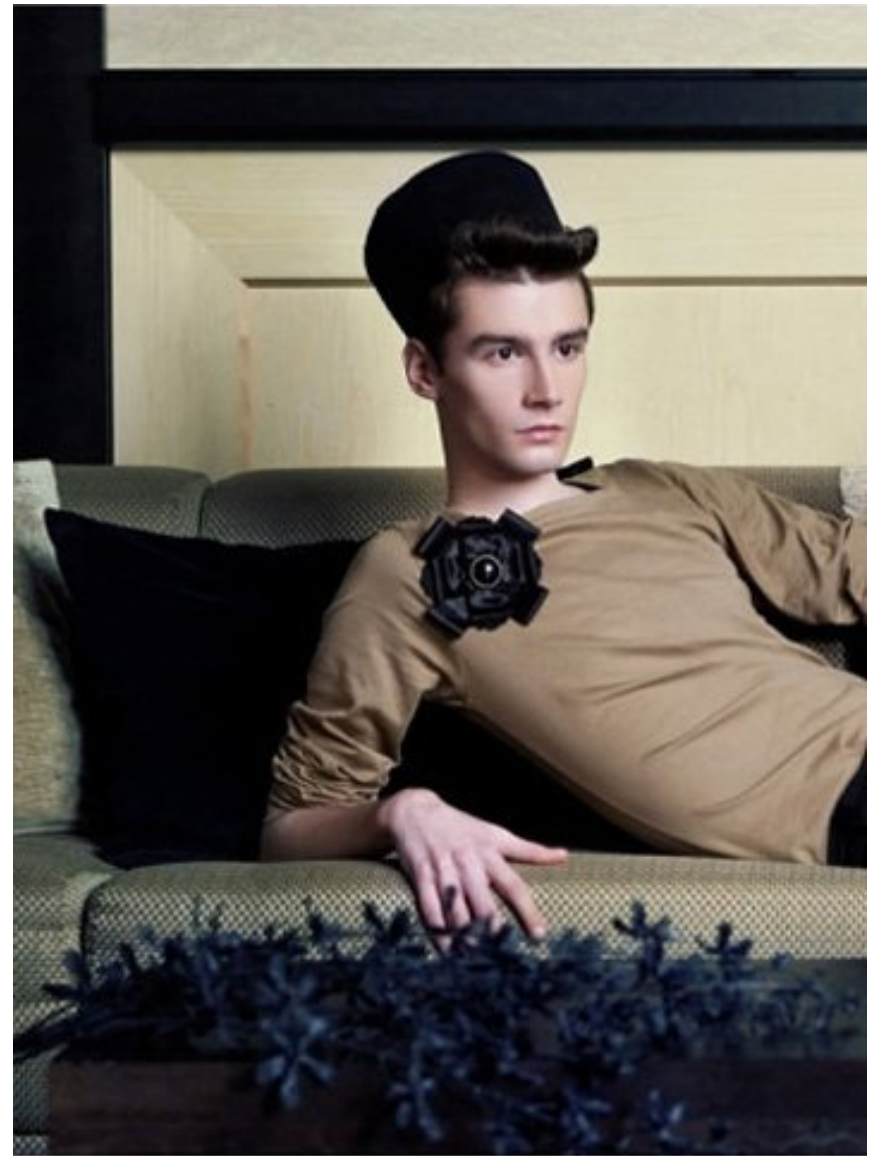

height: 6'1.5" chest: 34" waist: 27" suit: 36r ins. leg: 32" shoe: 7.5 hair: brown eyes: brown

Patrick Hasanen

100 WESTBOURNE STUDIOS 242 ACKLAM ROAD
NOTTING HILL LONDON W10 5JJ
+44 (0)20 7524 7788
INFO@AMCKMODELS.COM WWW.AMCKMODELS.COM