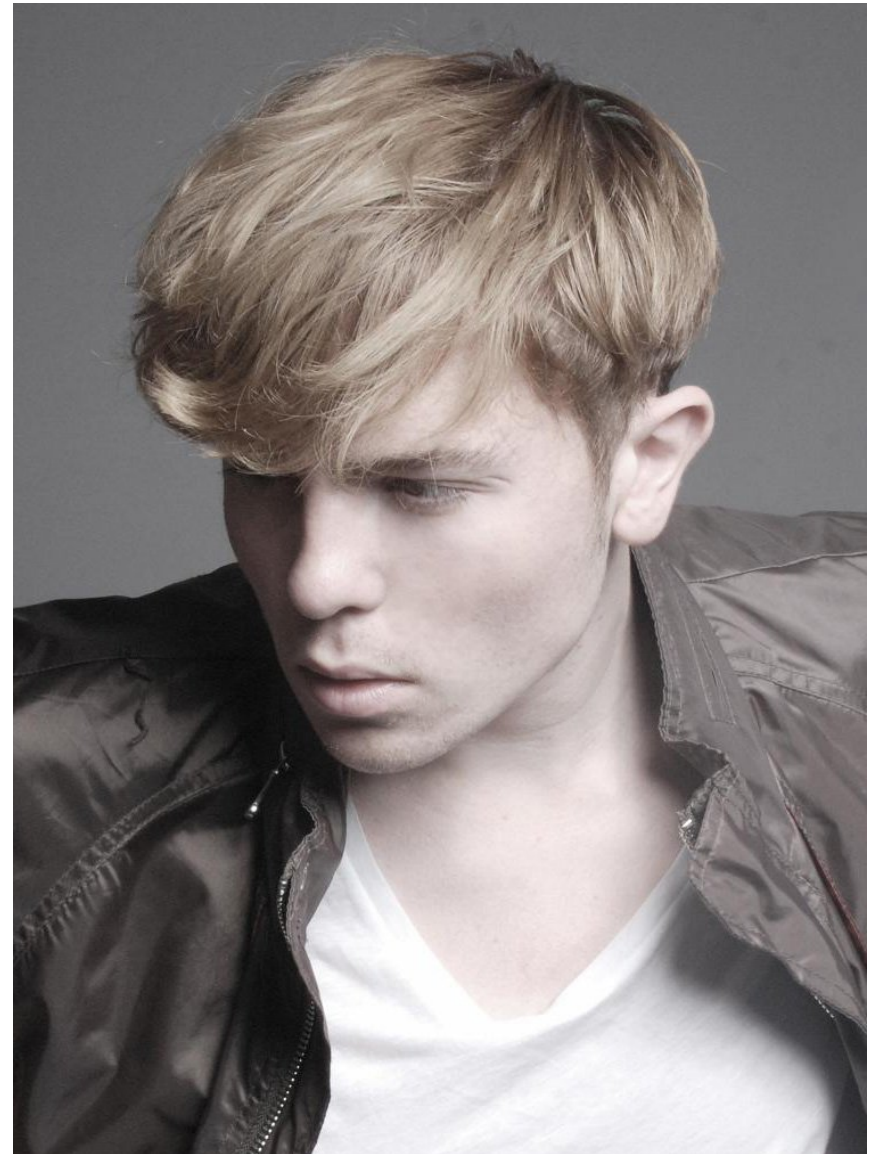

height: 6'1" chest: 36" waist: 29.5" suit: 38r ins. leg: 32" shoe: 9.5 hair: blond eyes: brown

Mitch Macken

100 WESTBOURNE STUDIOS 242 ACKLAM ROAD
NOTTING HILL LONDON W10 5JJ
+44 (0)20 7524 7788
INFO@AMCKMODELS.COM WWW.AMCKMODELS.COM