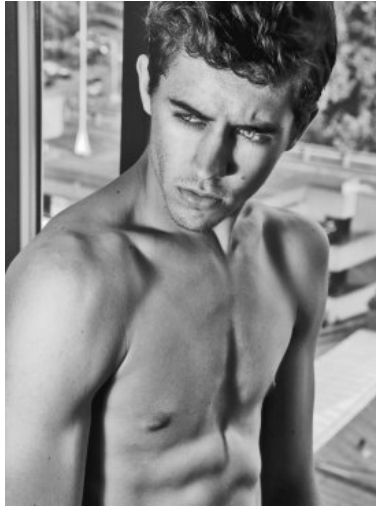

height: 6'0" chest: 38" waist: 32" suit: 38r ins. leg: 32" shoe: 9 hair: brown eyes: green

David Ratcliffe

100 WESTBOURNE STUDIOS 242 ACKLAM ROAD
NOTTING HILL LONDON W10 5JJ
+44 (0)20 7524 7788
INFO@AMCKMODELS.COM WWW.AMCKMODELS.COM