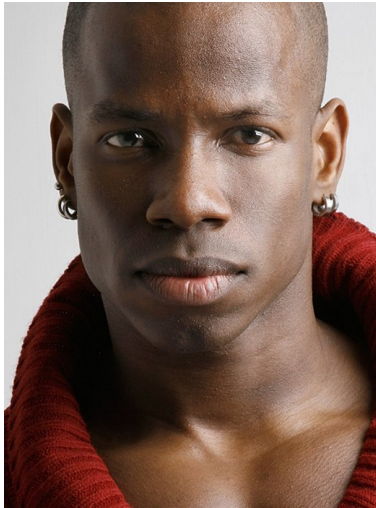

height: 5'8" chest: 38" waist: 29" suit: 38r ins. leg: 30" shoe: uk hair: black eyes: dark brown

Hugo Cortes

100 WESTBOURNE STUDIOS 242 ACKLAM ROAD
NOTTING HILL LONDON W10 5J
+44 (0)20 7524 7788
INFO@AMCKMODELS.COM WWW.AMCKMODELS.COM