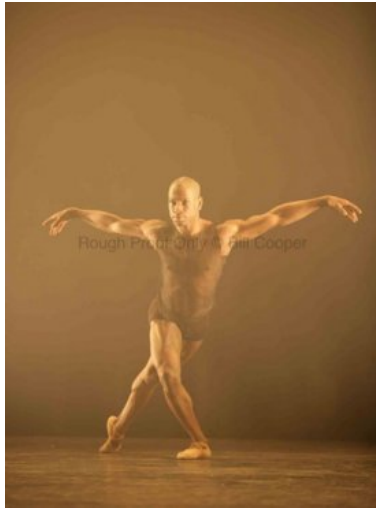

height: 5'8" chest: 38" waist: 29" suit: 38r ins. leg: 30" shoe: uk hair: black eyes: dark brown

Hugo Cortes

100 WESTBOURNE STUDIOS 242 ACKLAM ROAD
NOTTING HILL LONDON W10 5J
+44 (0)20 7524 7788
INFO@AMCKMODELS.COM WWW.AMCKMODELS.COM