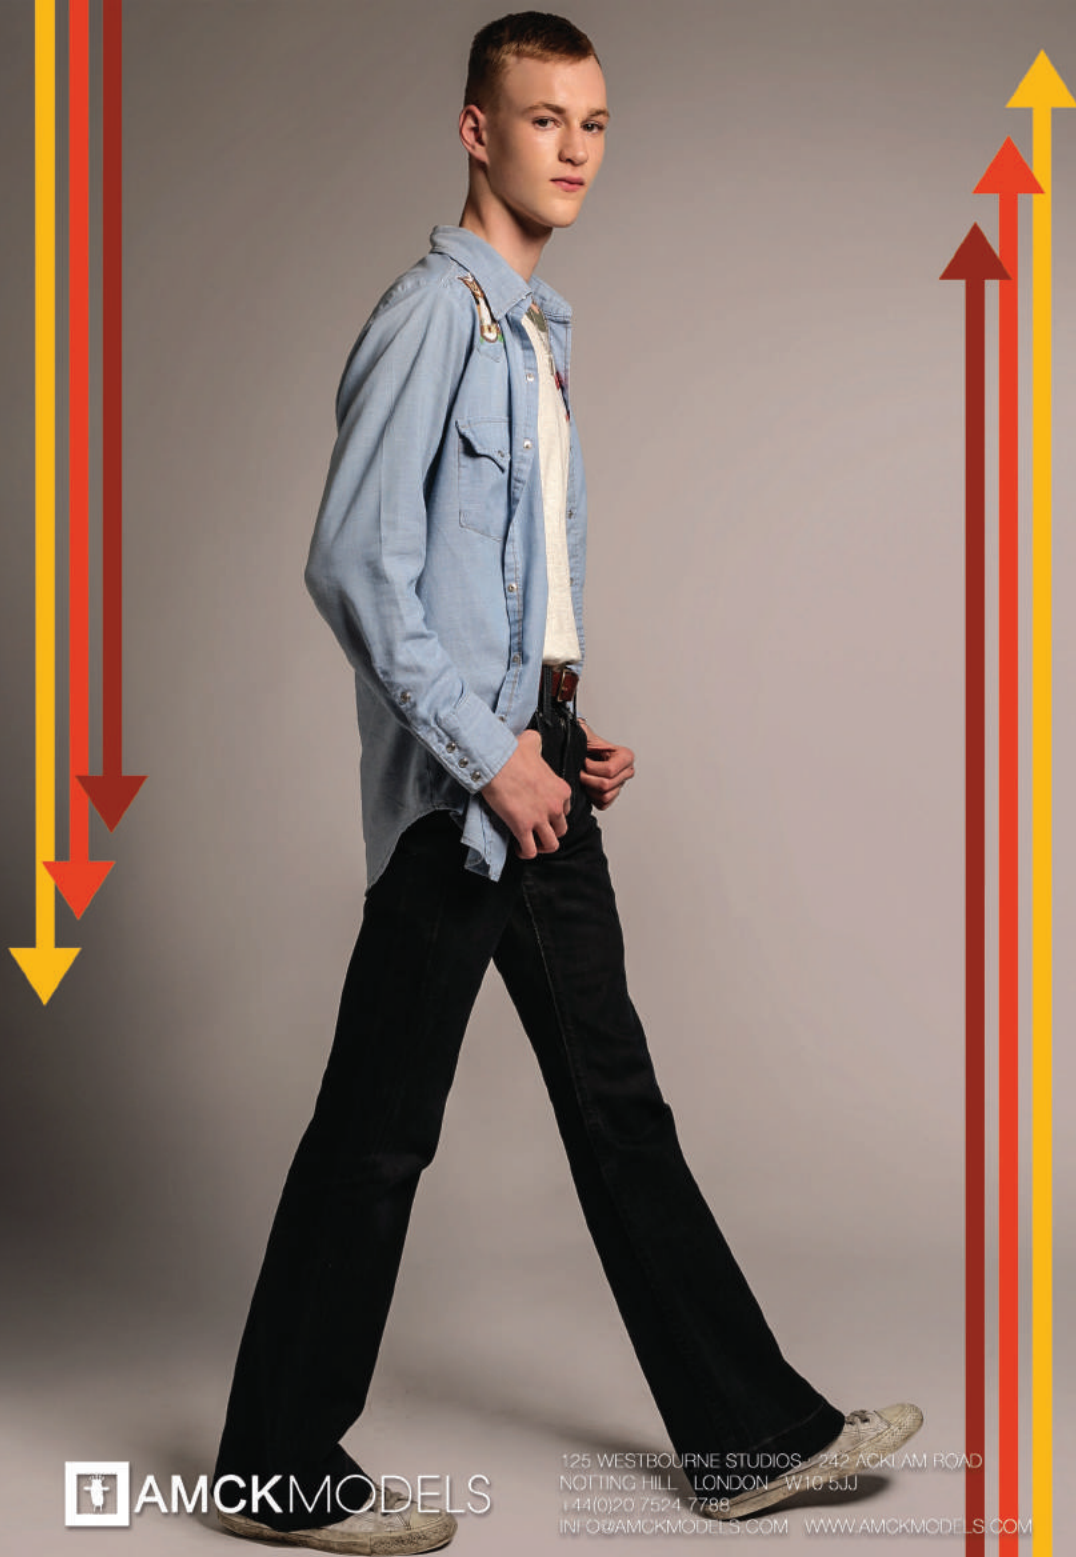

AMCKMODELS

125 WESTBOURNE STUDIOS - 242 ACKLAM ROAD
NOTTING HILL - LONDON - W10 5JJ
+44(0)20 7524 7788
INFO@AMCKMODELS.COM | WWW.AMCKMODELS.COM