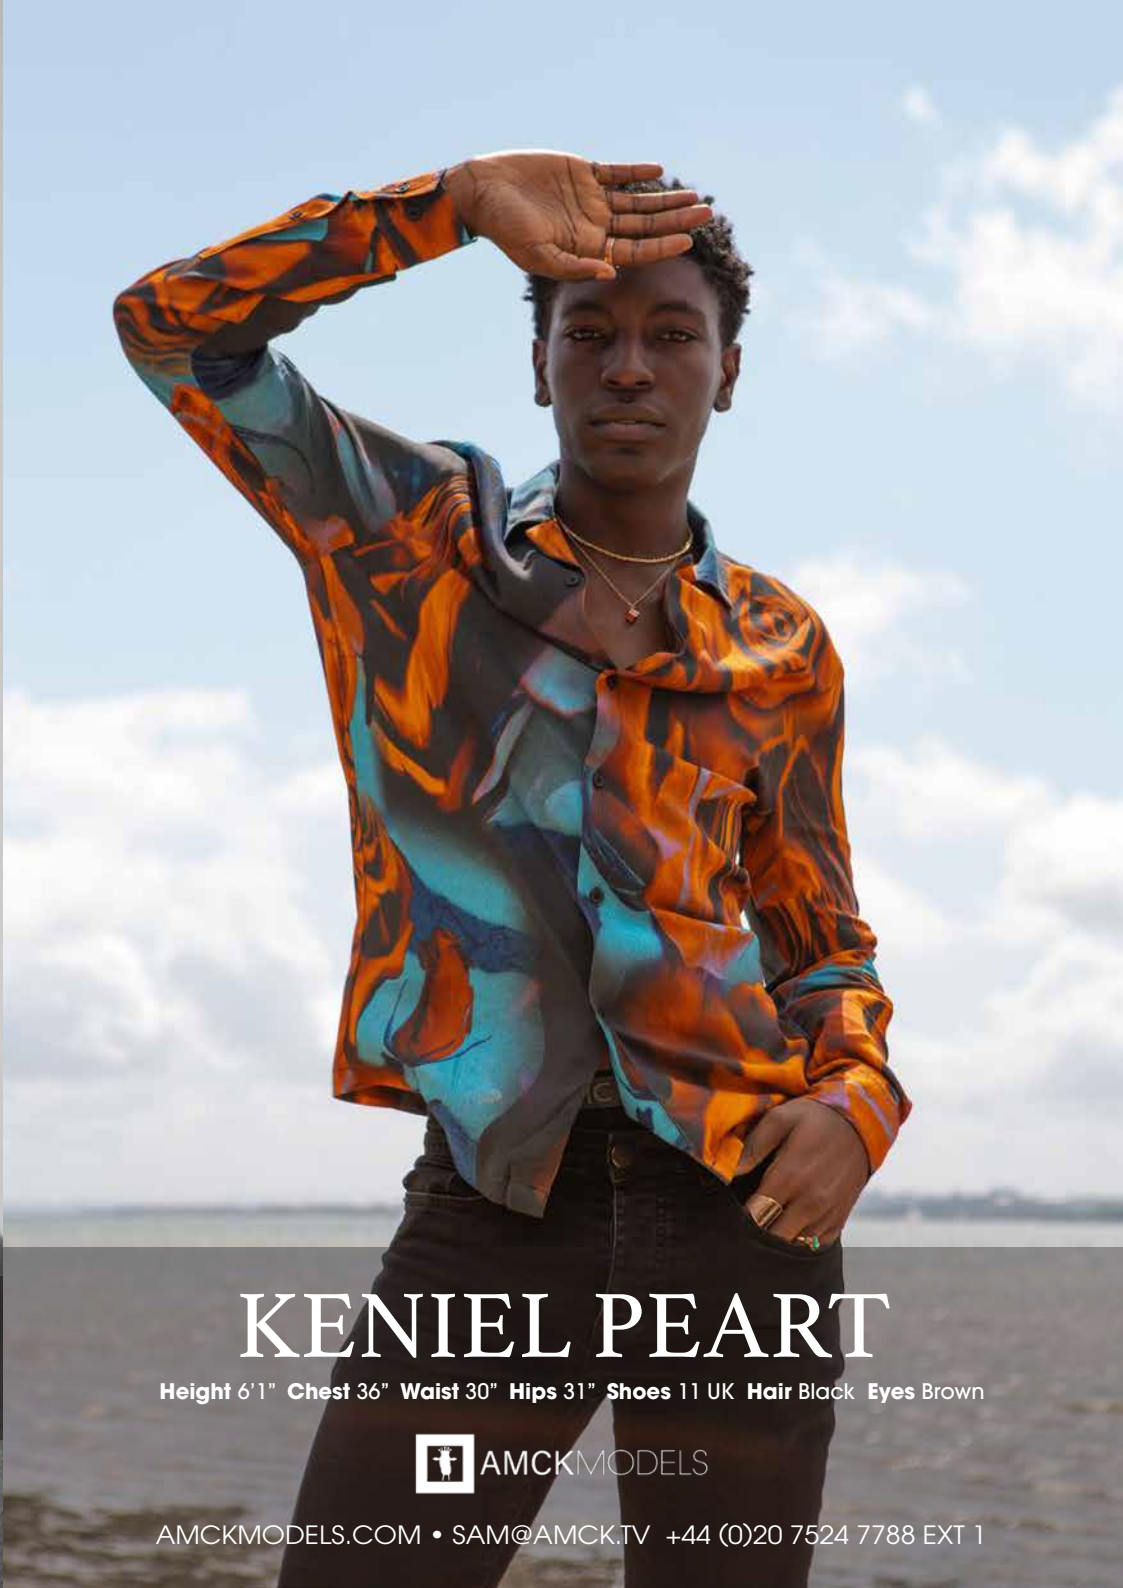

KENIEL PEART

Height 6'1" Chest 36" Waist 30" Hips 31" Shoes 11 UK Hair Black Eyes Brown

AMCKMODELS.COM • SAM@AMCK.TV +44 (0)20 7524 7788 EXT 1