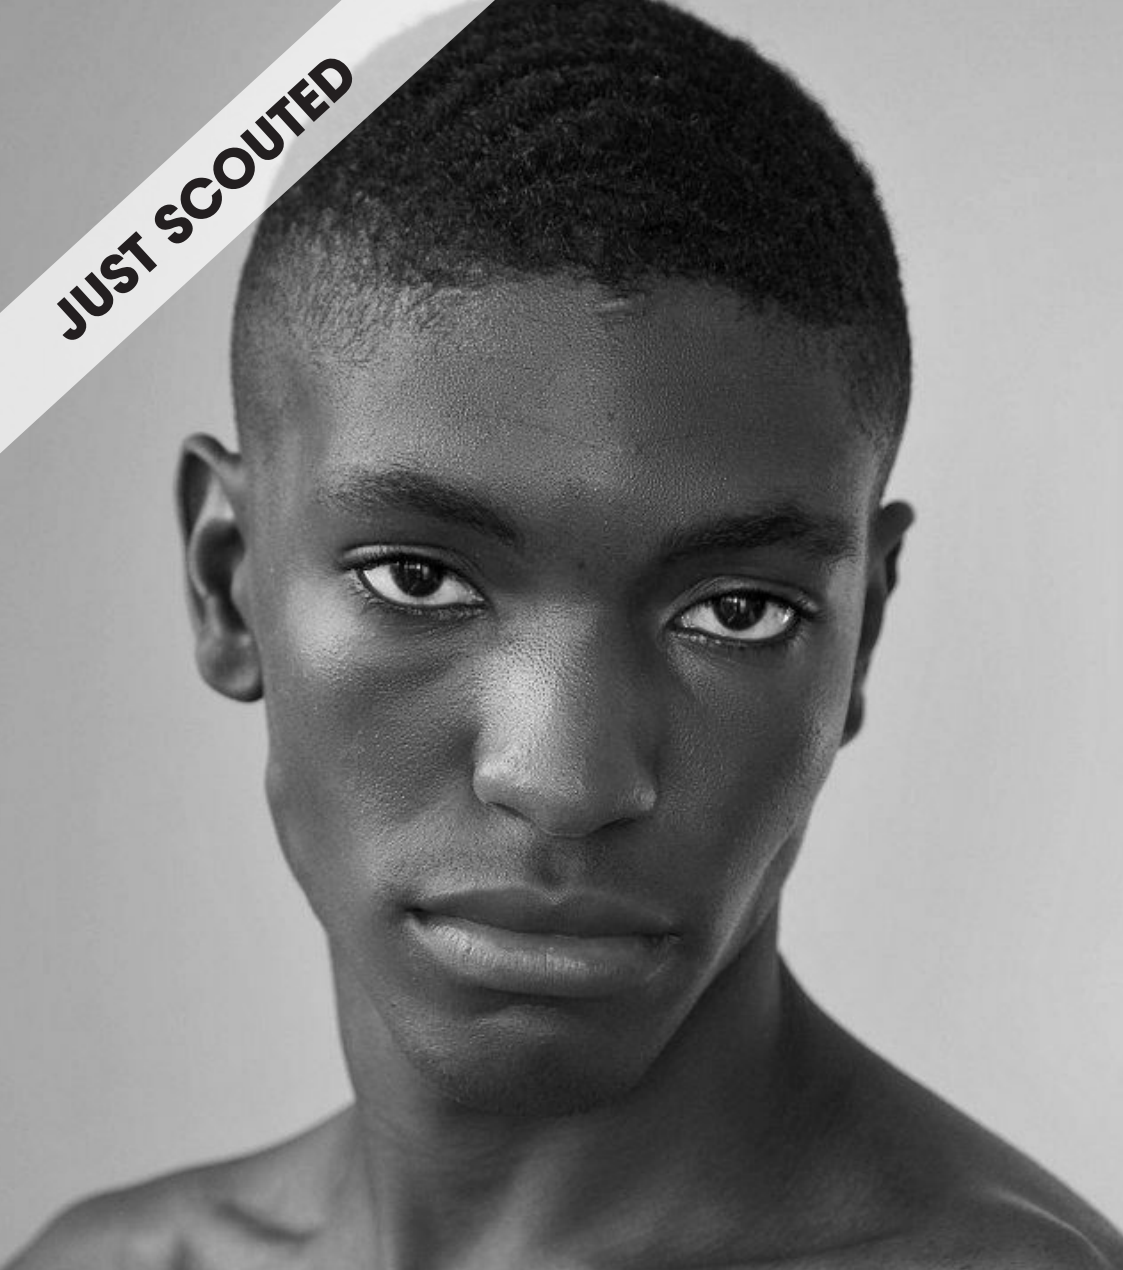

JUST SCOUTED

KENIEL