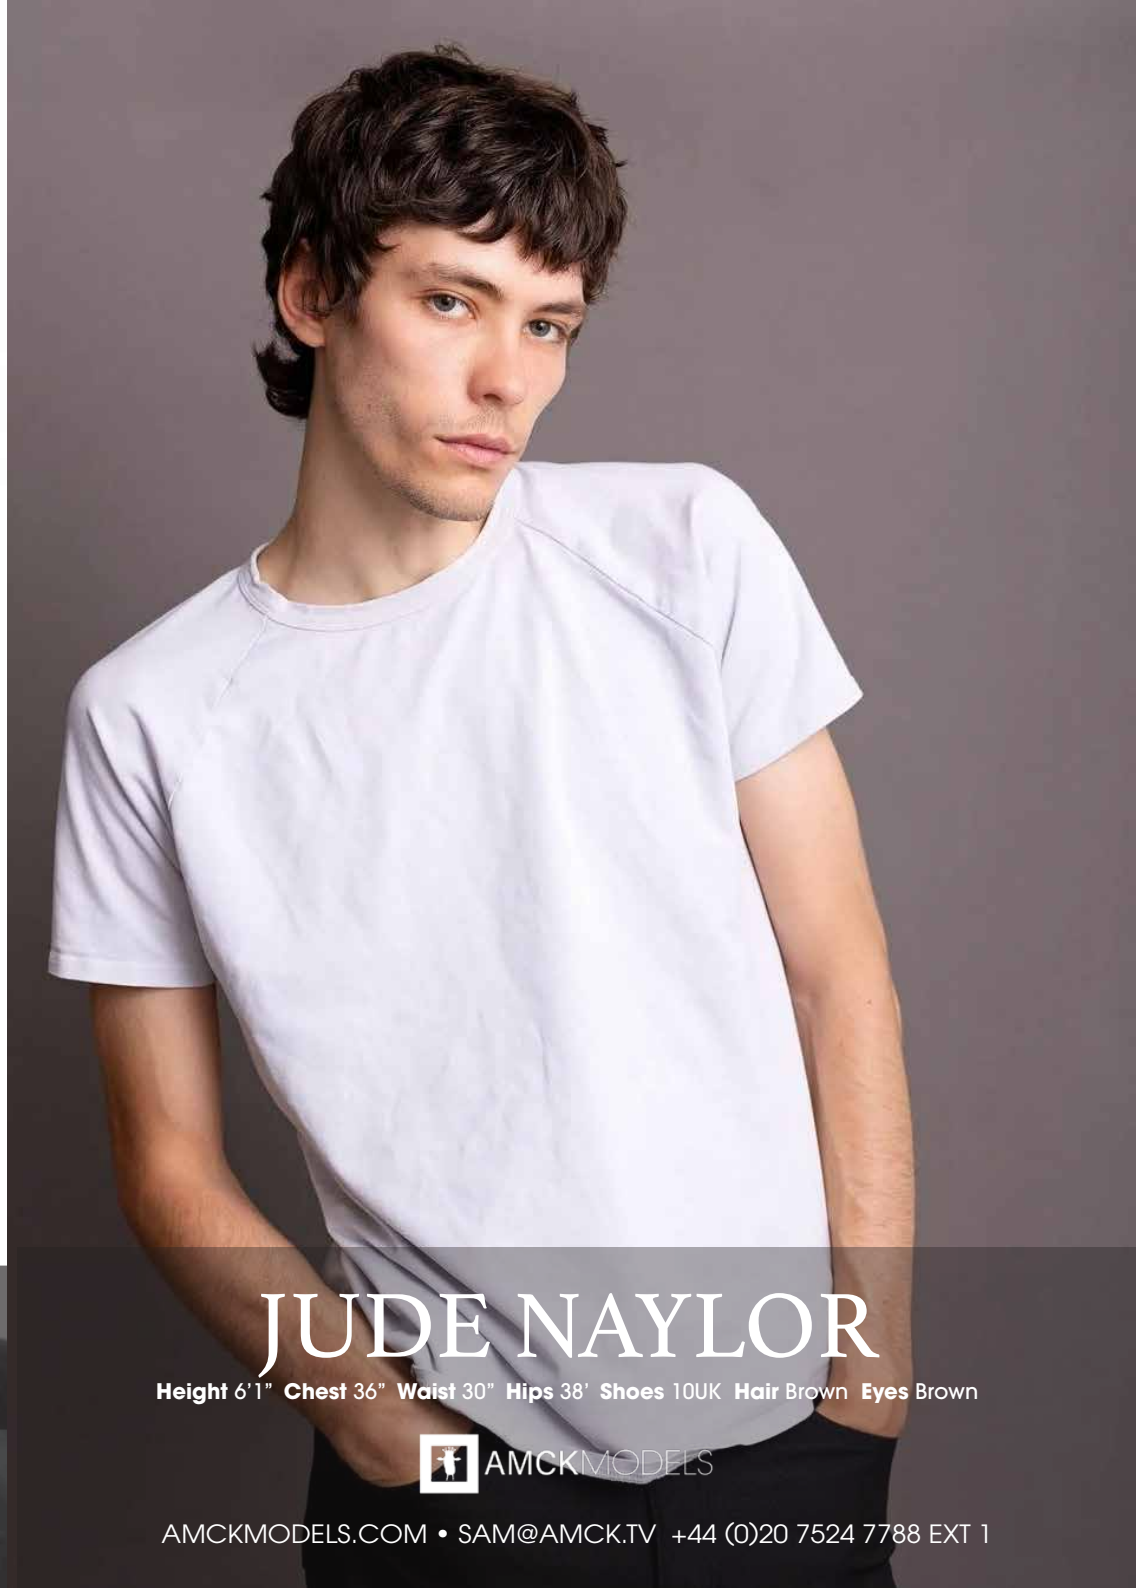

JUDE NAYLOR

Height 6'1" Chest 36" Waist 30" Hips 38" Shoes 10UK Hair Brown Eyes Brown

AMCKMODELS

AMCKMODELS.COM • SAM@AMCK.TV +44 (0)20 7524 7788 EXT 1