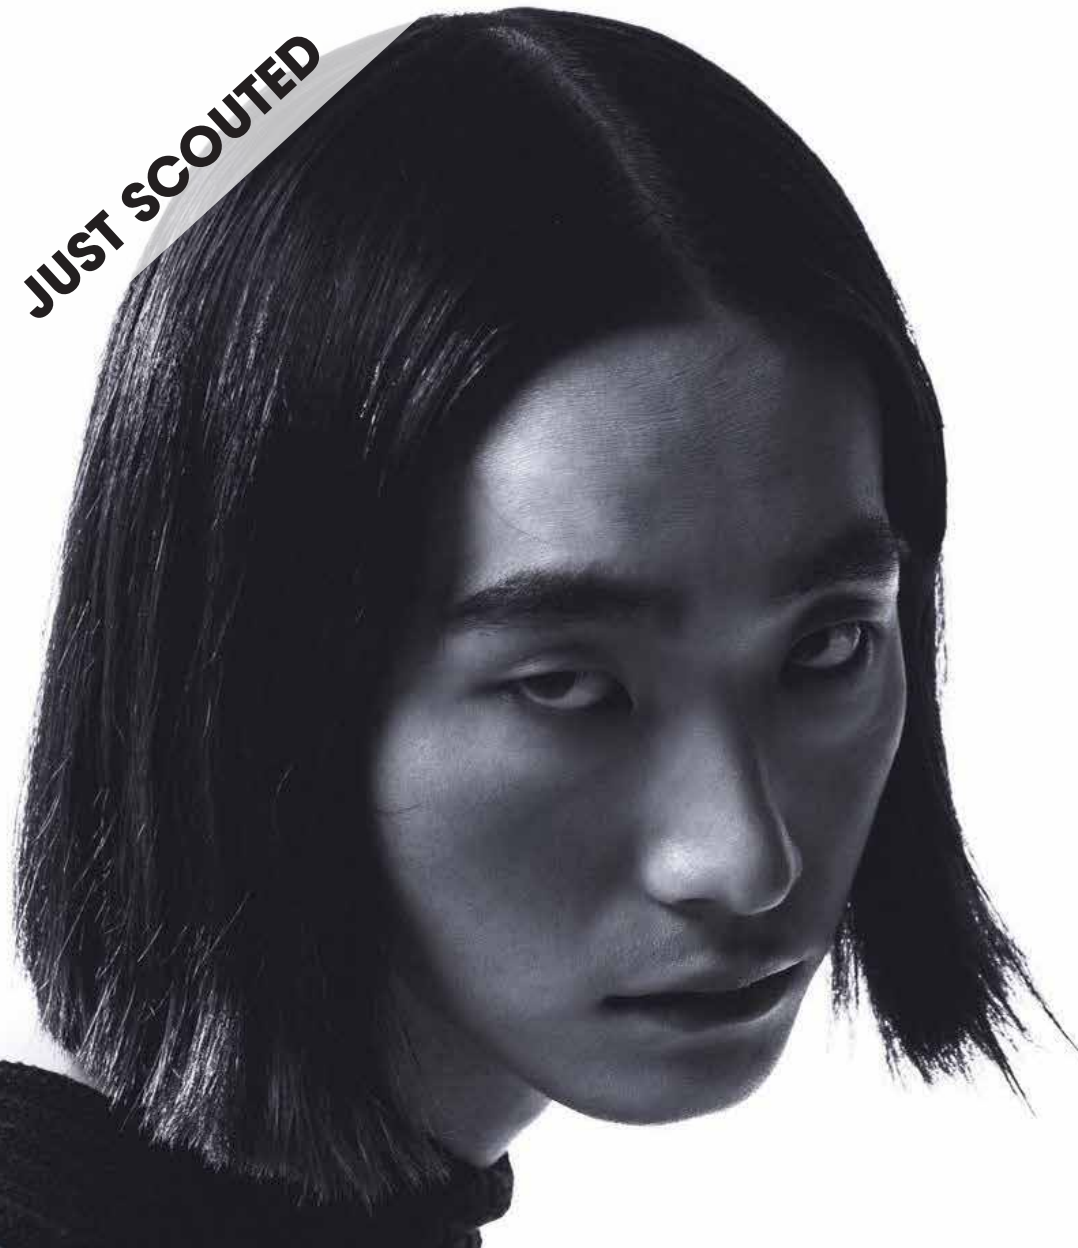

JUST SCOUTED

ALEX

ALEX CHAN

Height 6'0" Chest 32.5" Waist 26.5" Hips 34.5" Shoes 8UK Hair Black Eyes Brown

AMCKMODELS.COM • SAM@AMCK.TV +44 (0)20 7524 7788 EXT 1

JUST SCOUTED

BERI

BERI BERTALAN