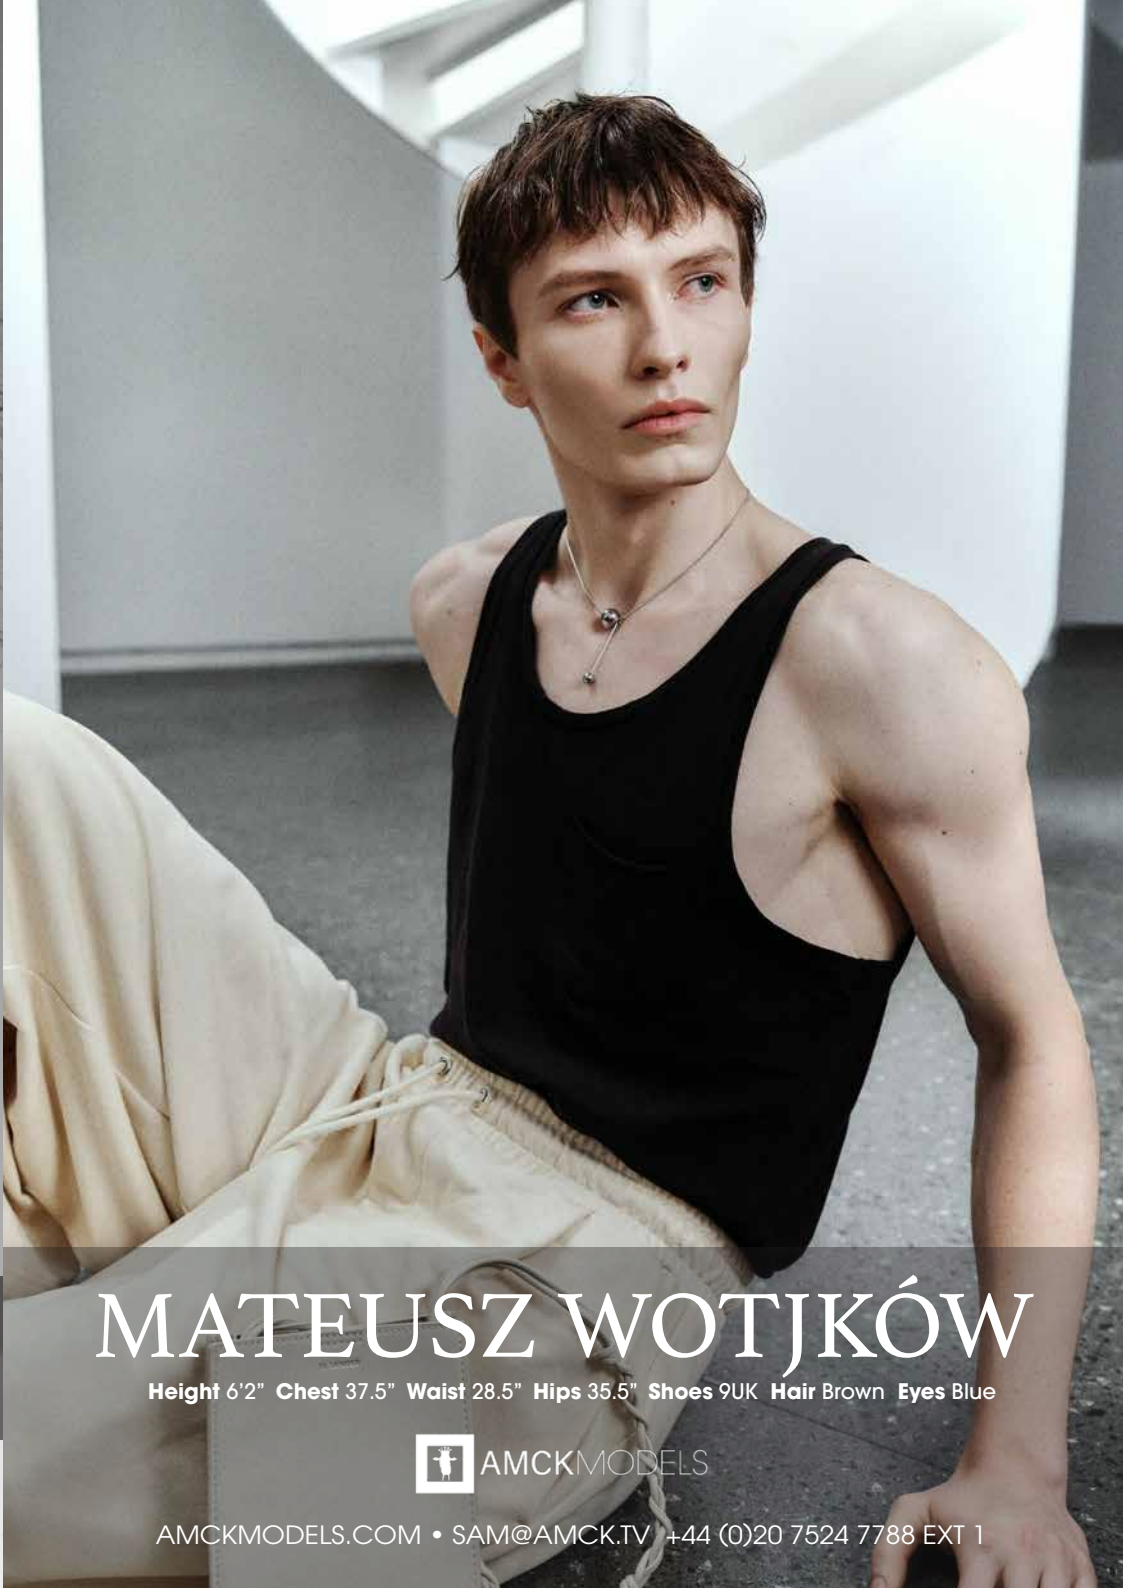

MATEUSZ WOTJKÓW

Height 6'2" Chest 37.5" Waist 28.5" Hips 35.5" Shoes 9UK Hair Brown Eyes Blue

AMCKMODELS.COM • SAM@AMCK.TV • +44 (0)20 7524 7788 EXT 1