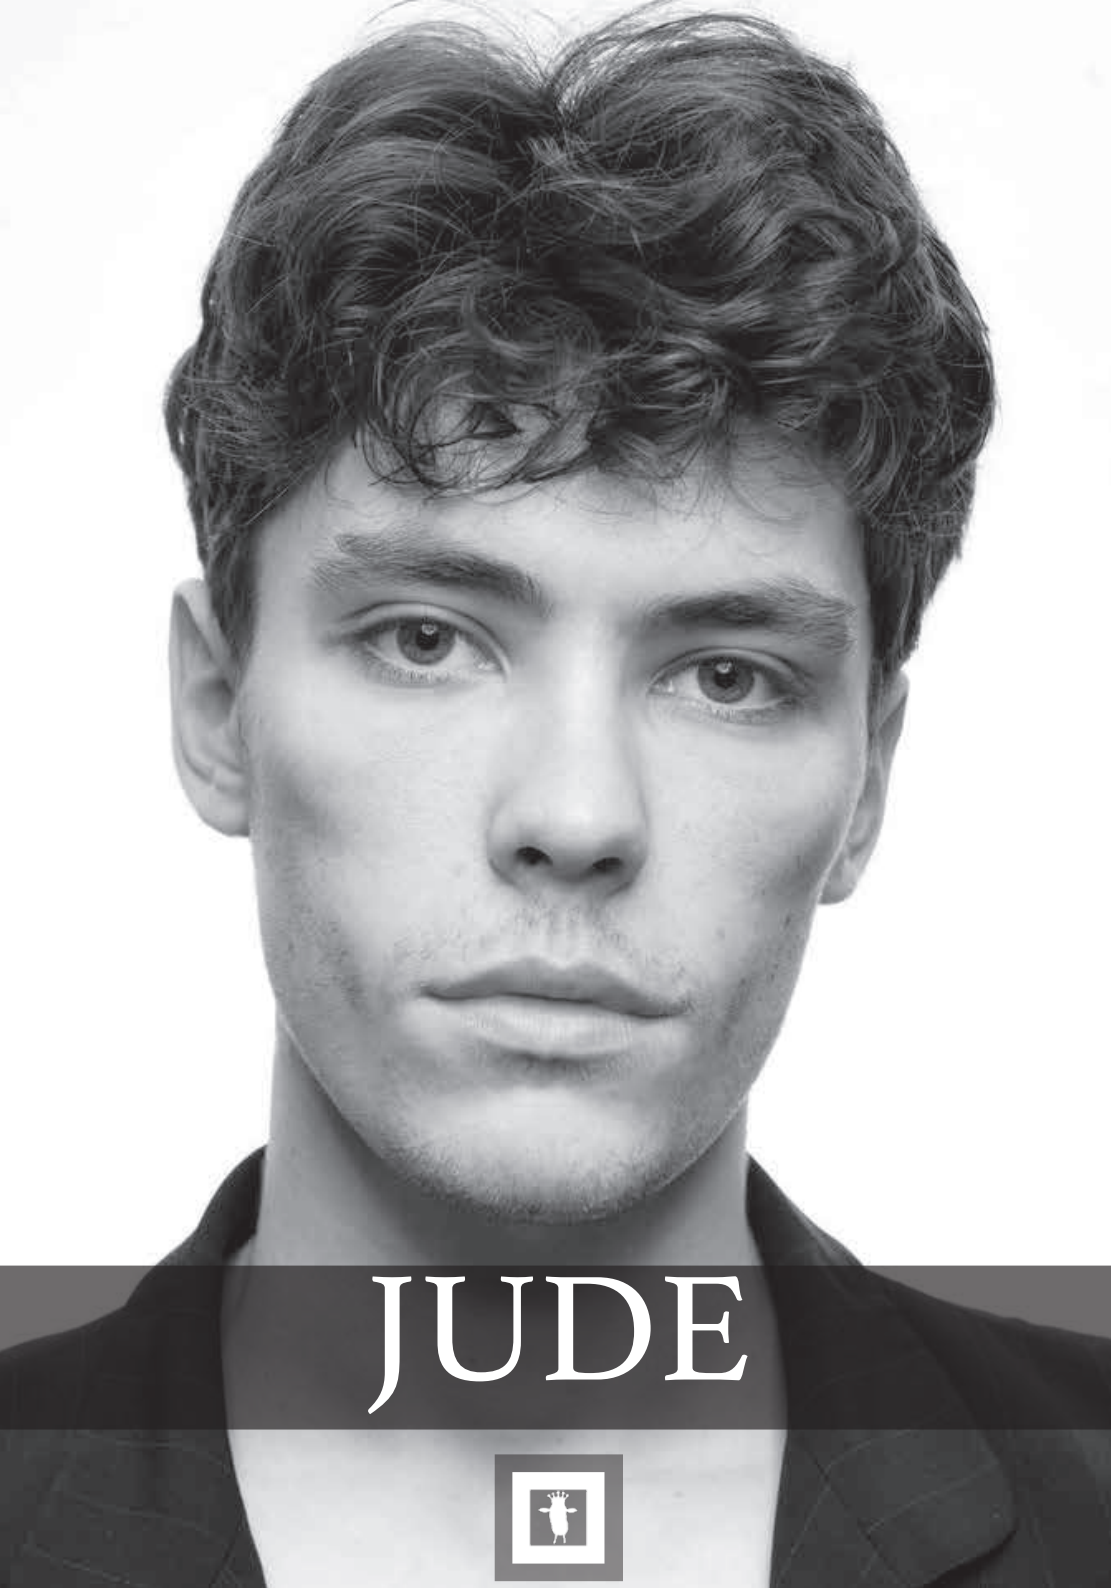

JUDE

JUDE NAYLOR

Height 6'1" Chest 36" Waist 30" Hips 38" Shoes 10UK Hair Brown Eyes Brown

AMCKMODELS

AMCKMODELS.COM • SAM@AMCK.TV +44 (0)20 7524 7788 EXT 1