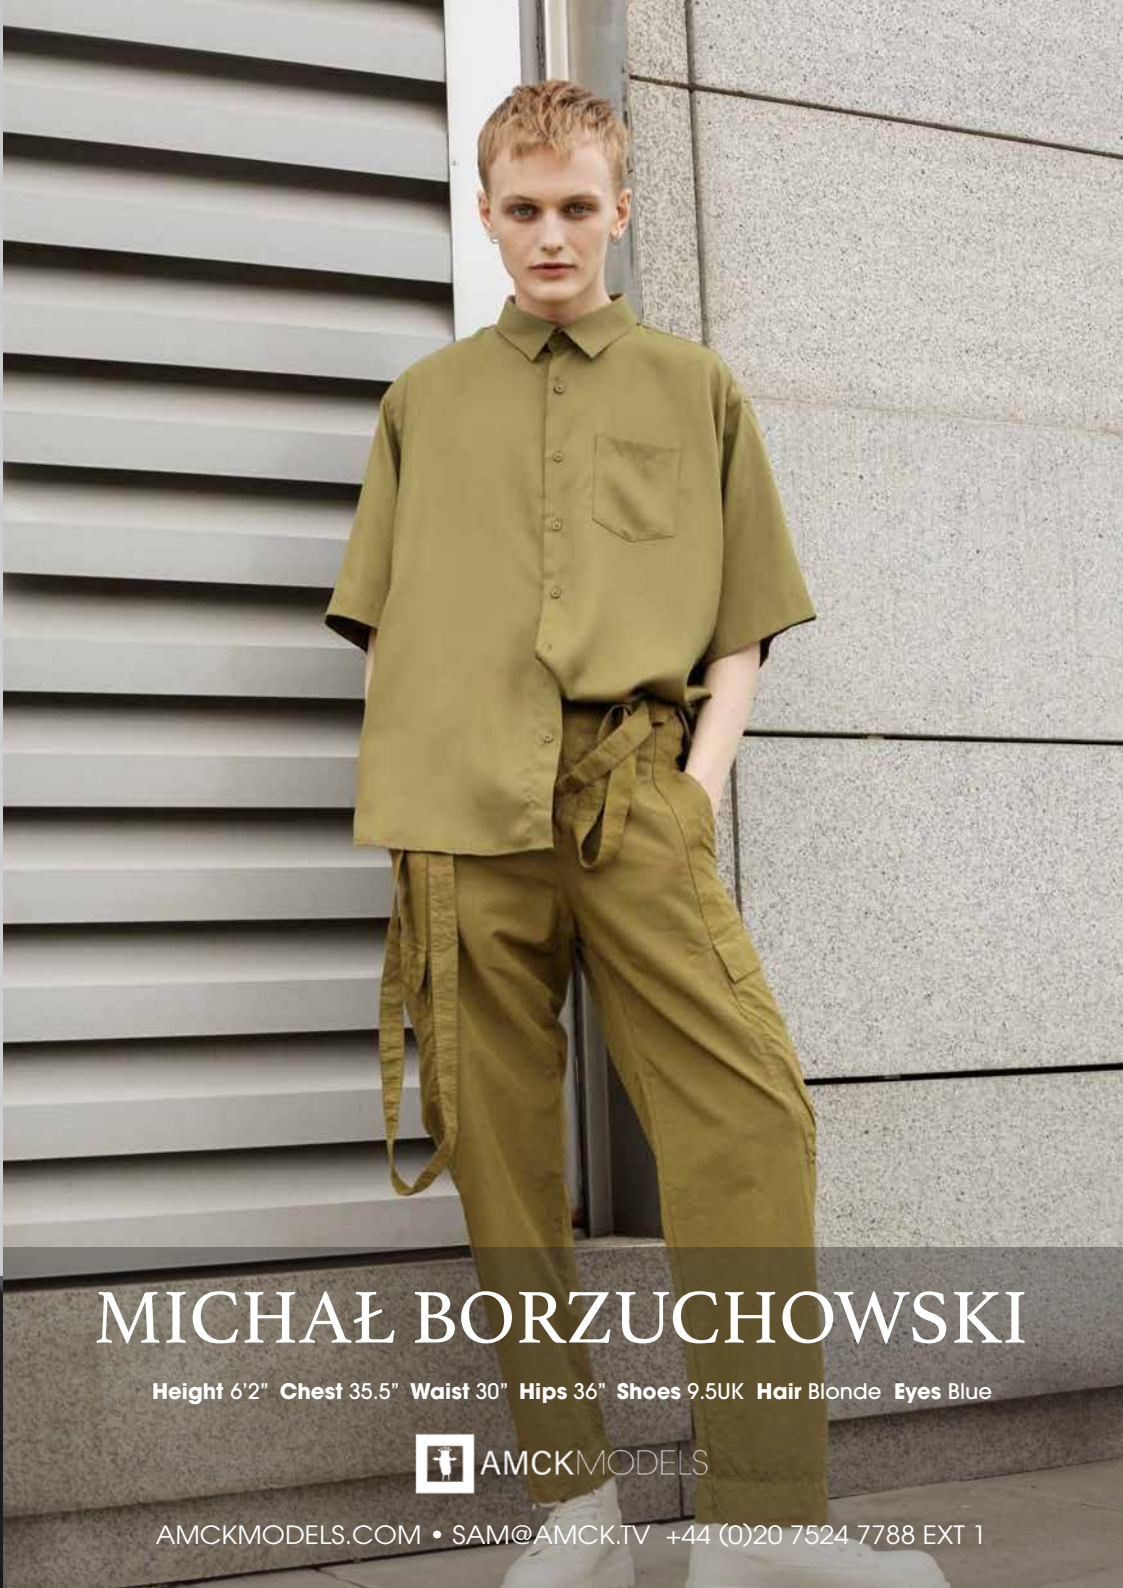

MICHAŁ BORZUCHOWSKI

Height 6'2" Chest 35.5" Waist 30" Hips 36" Shoes 9.5UK Hair Blonde Eyes Blue

AMCKMODELS

AMCKMODELS.COM • SAM@AMCK.TV +44 (0)20 7524 7788 EXT 1