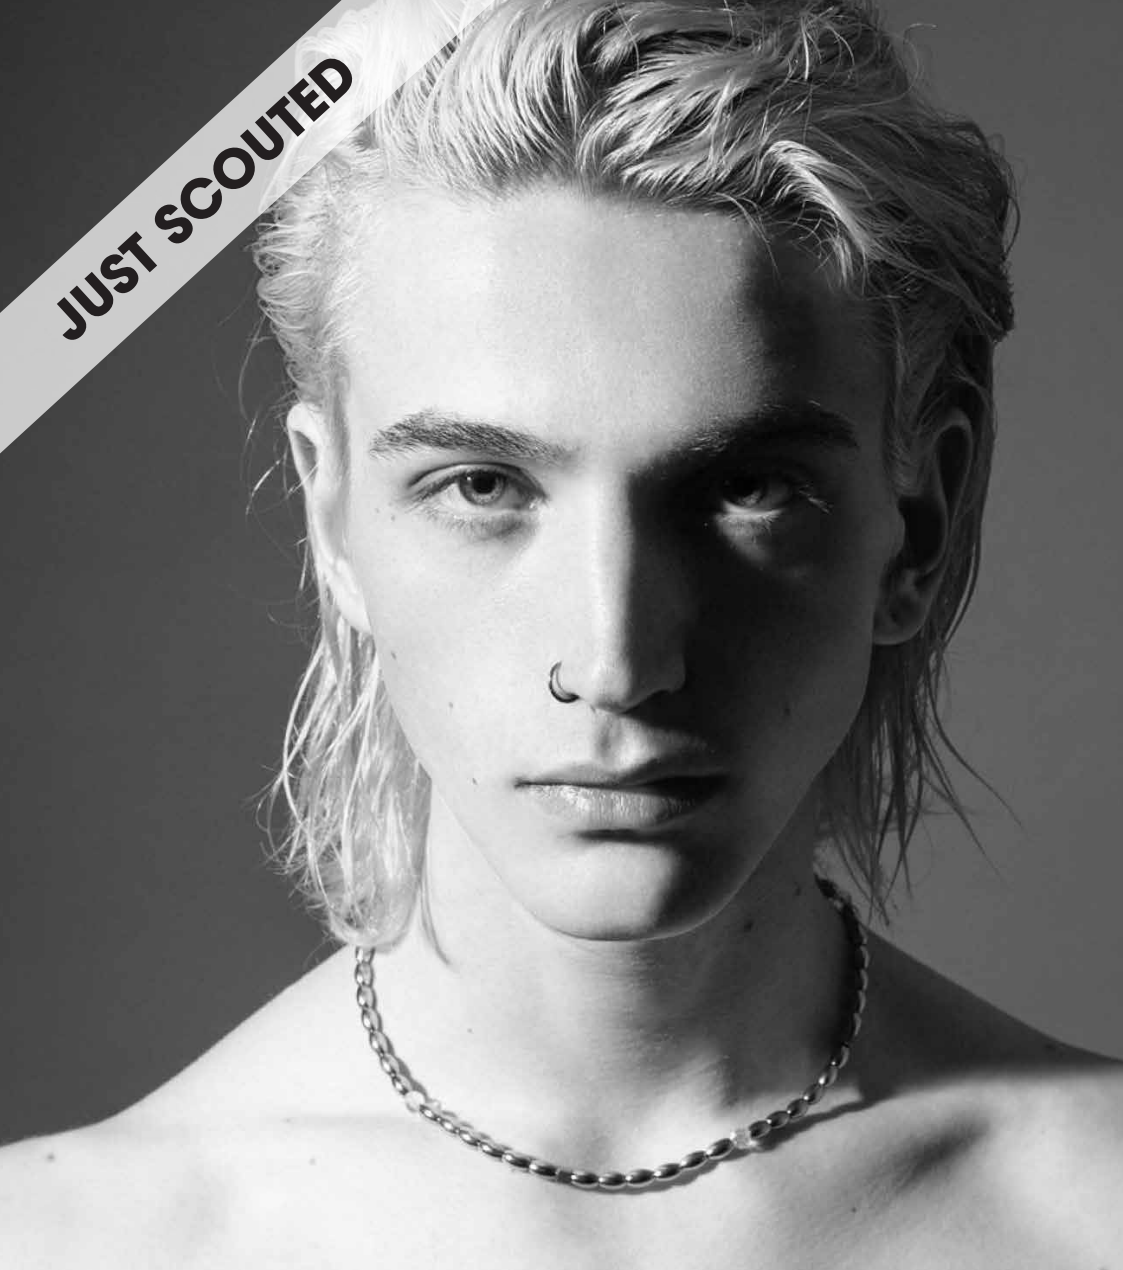

JUST SCOUTED

ALEX

ALEX CHAN

Height 6'0" Chest 32.5" Waist 26.5" Hips 34.5" Shoes 8UK Hair Black Eyes Brown

AMCKMODELS.COM • SAM@AMCK.TV +44 (0)20 7524 7788 EXT 1

JUST SCOUTED

BERI

BERI BERTALAN