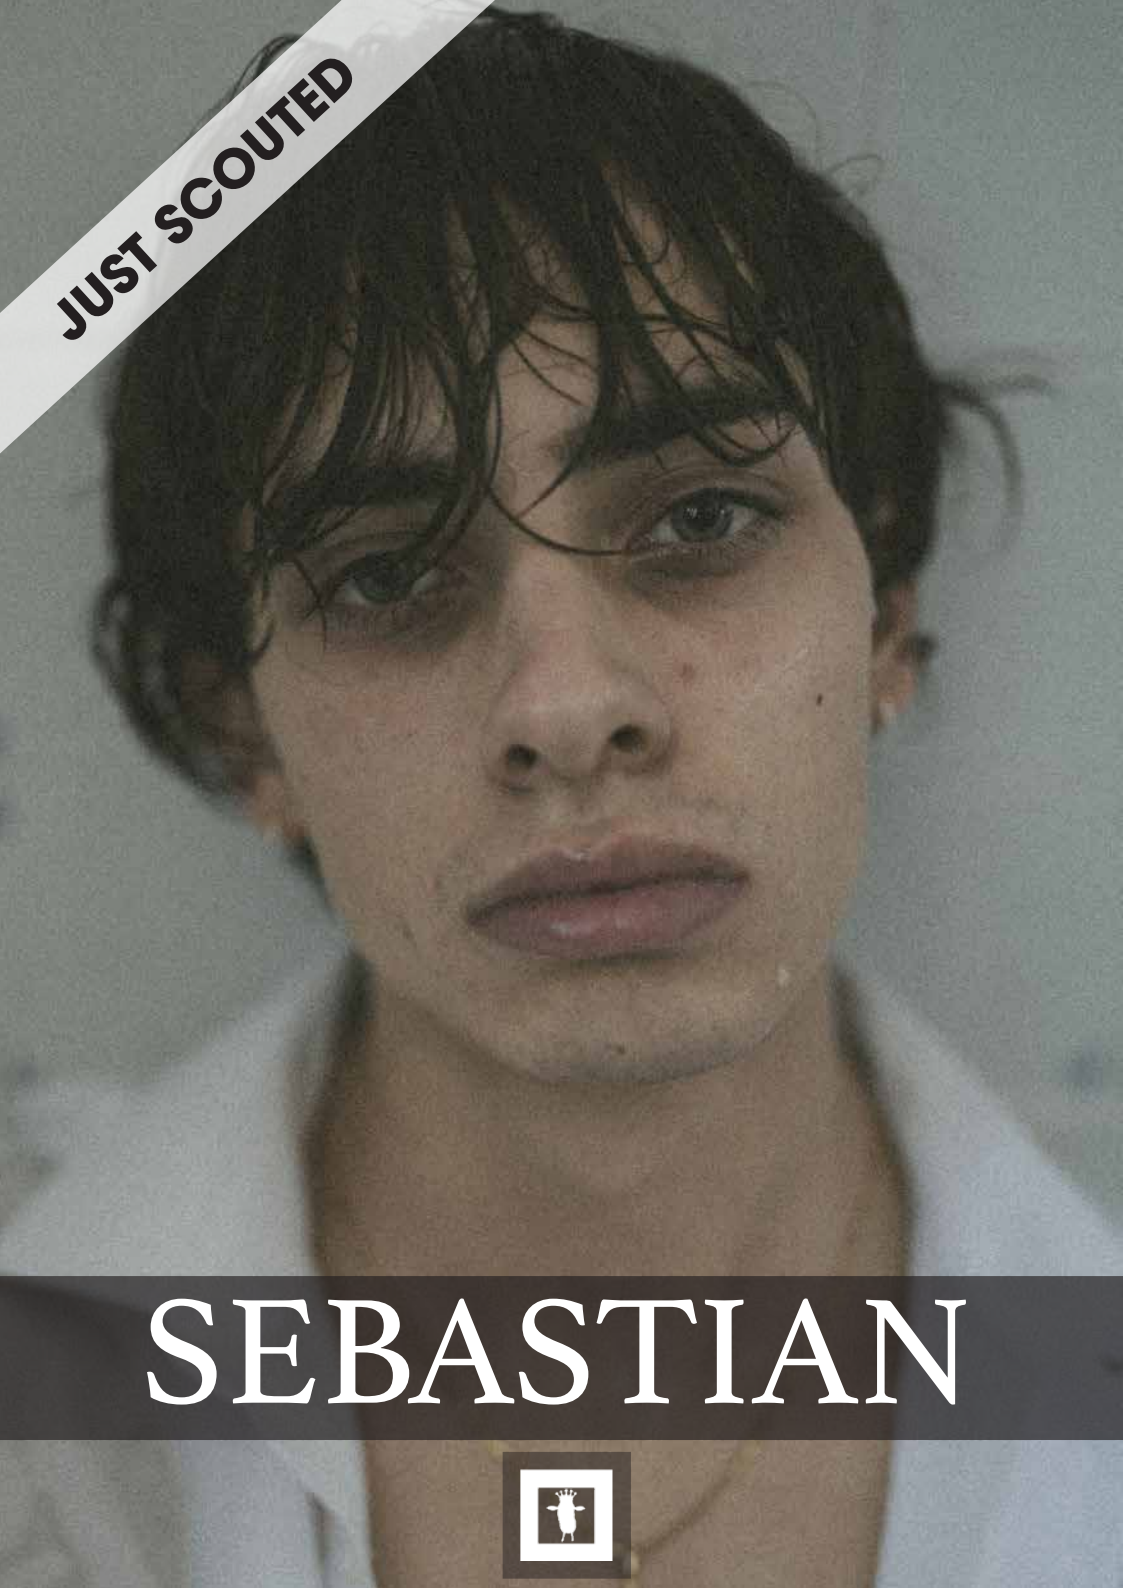

JUST SCOUTED

SEBASTIAN