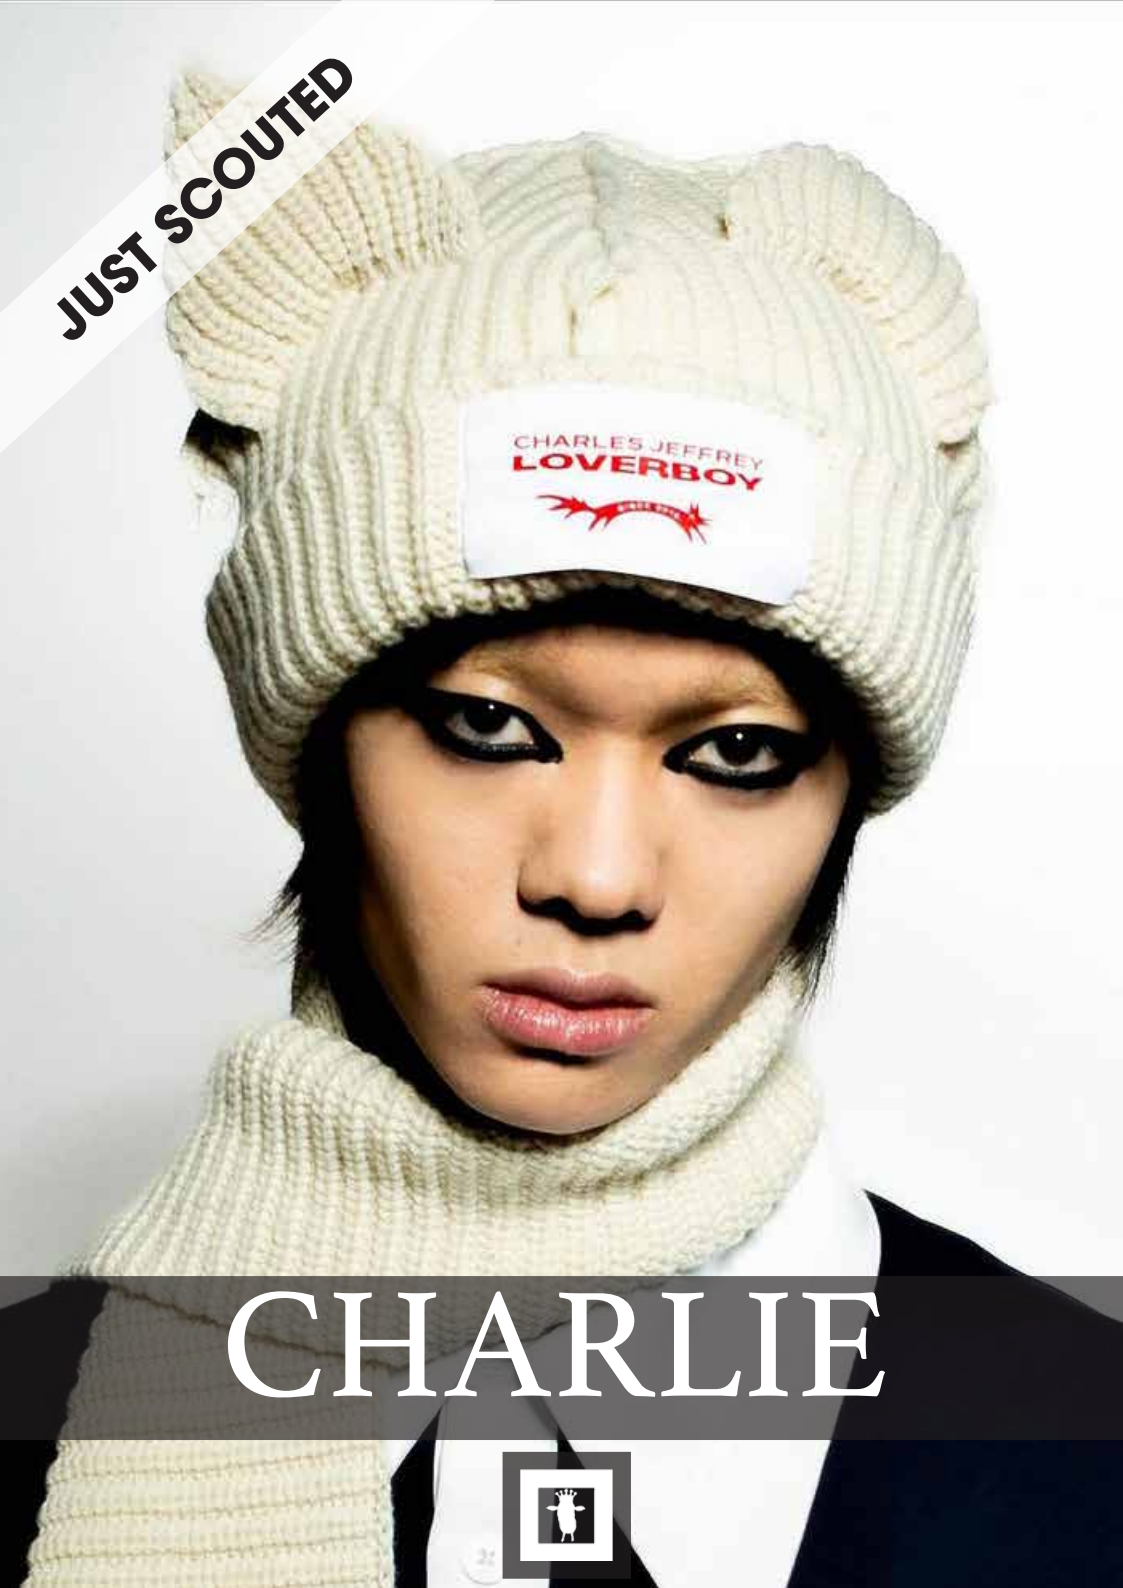

JUST SCOUTED

CHARLIE